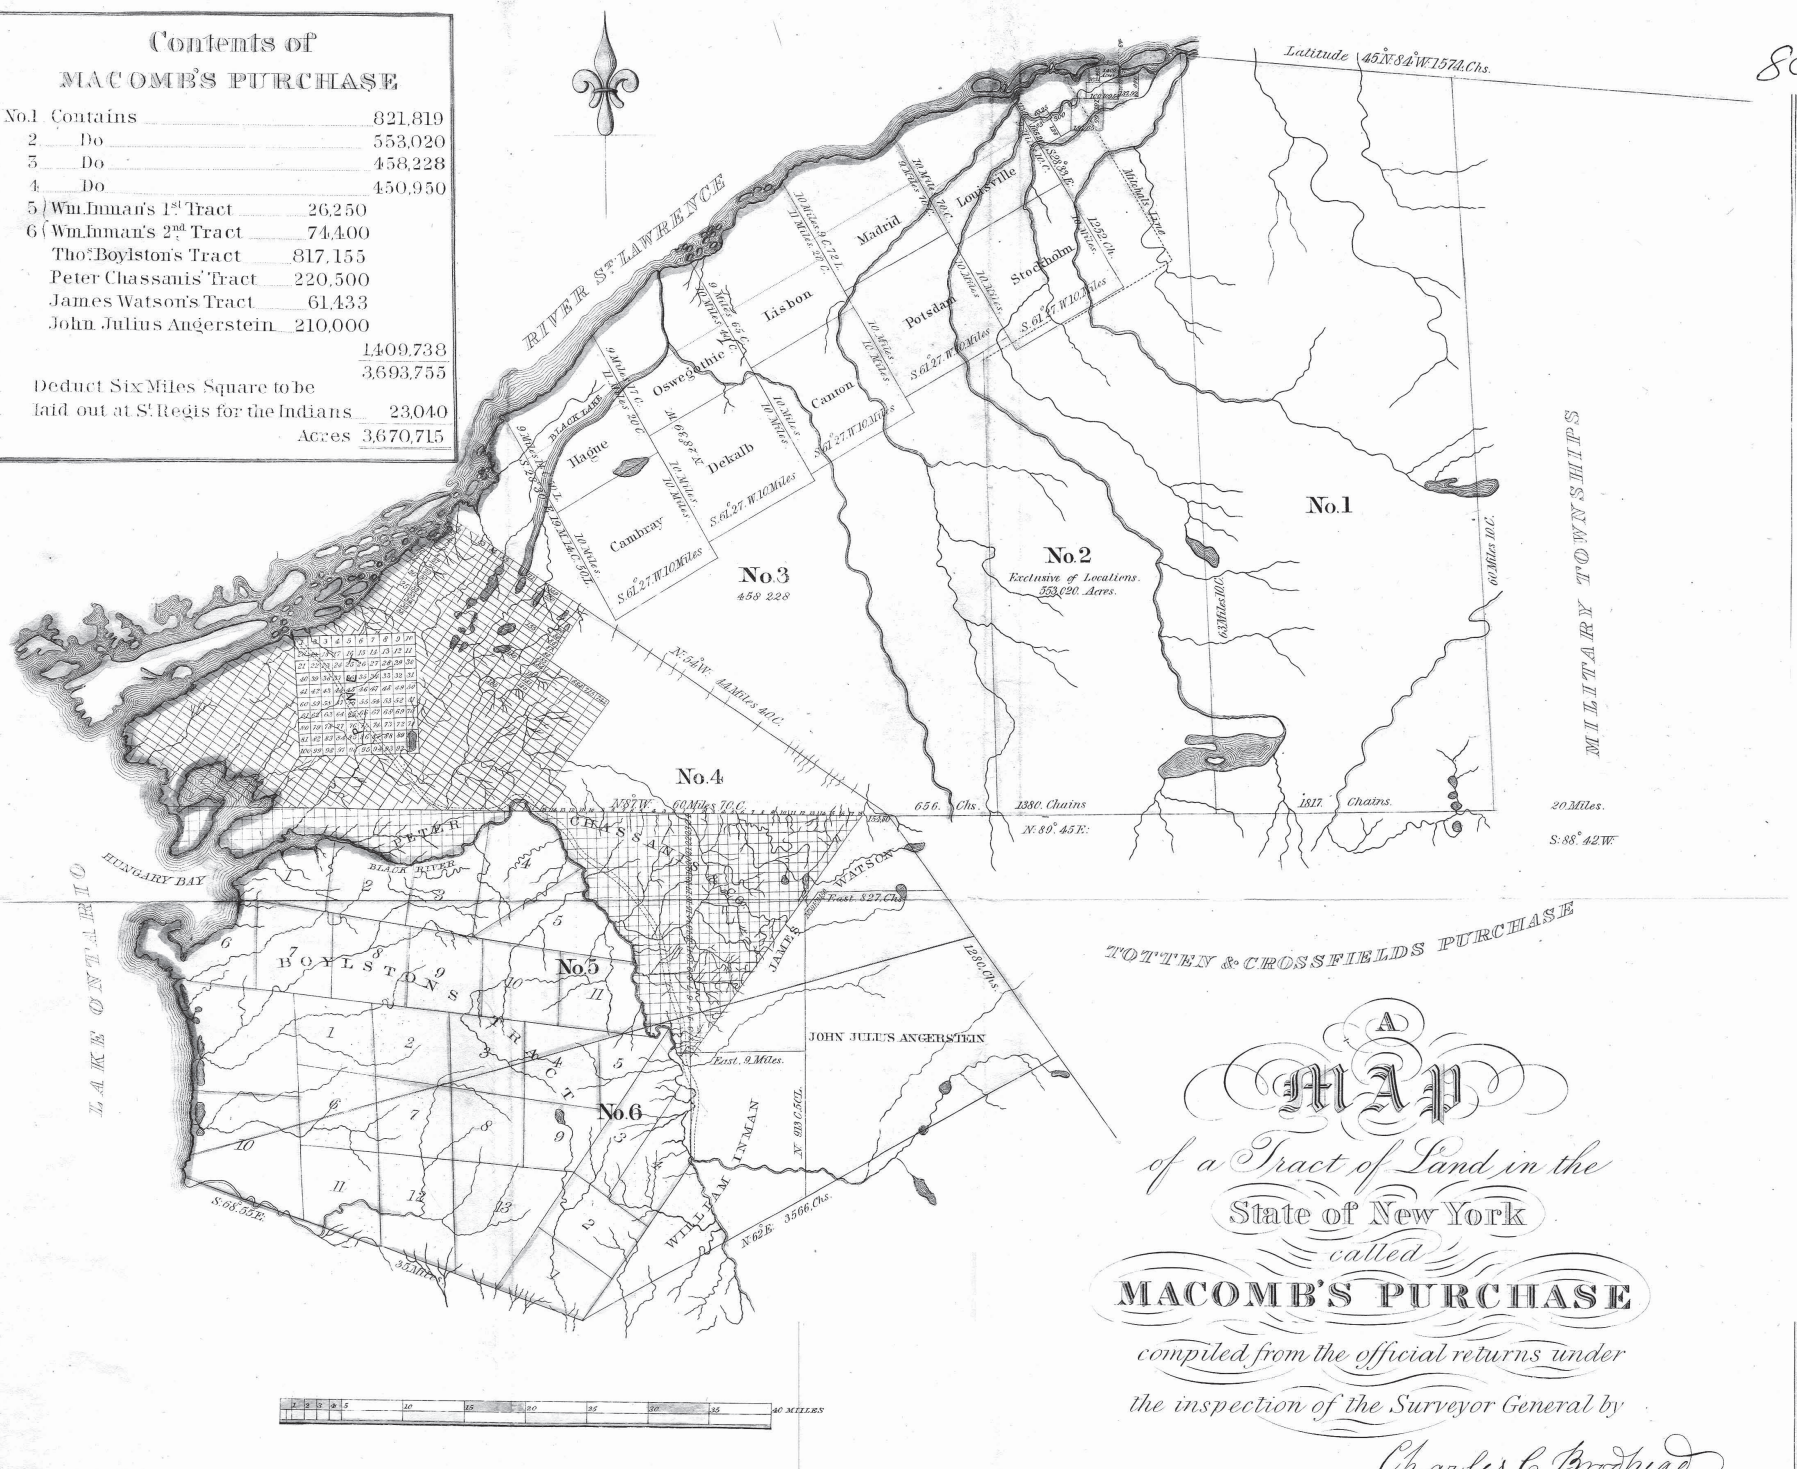

Contents of
MACOMB'S PURCHASE

No.1 Contains	821,819
2 Do	553,020
3 Do	458,228
4 Do	450,950
5 Wm. Inman's 1st Tract	26,250
6 Wm. Inman's 2nd Tract	74,400
Tho. Boylston's Tract	817,155
Peter Chassanis' Tract	220,500
James Watson's Tract	61,433
John Julius Angerstein	210,000
	1,409,738
Deduct Six Miles Square to be laid out at S' Regis for the Indians	23,040
Acres	3,670,715

TOTTEN & CROSSFIELDS PURCHASE

A
MAP
of a Tract of Land in the
State of New York
called
MACOMB'S PURCHASE

compiled from the official returns under
the inspection of the Surveyor General by

Charles C. Brodhead.